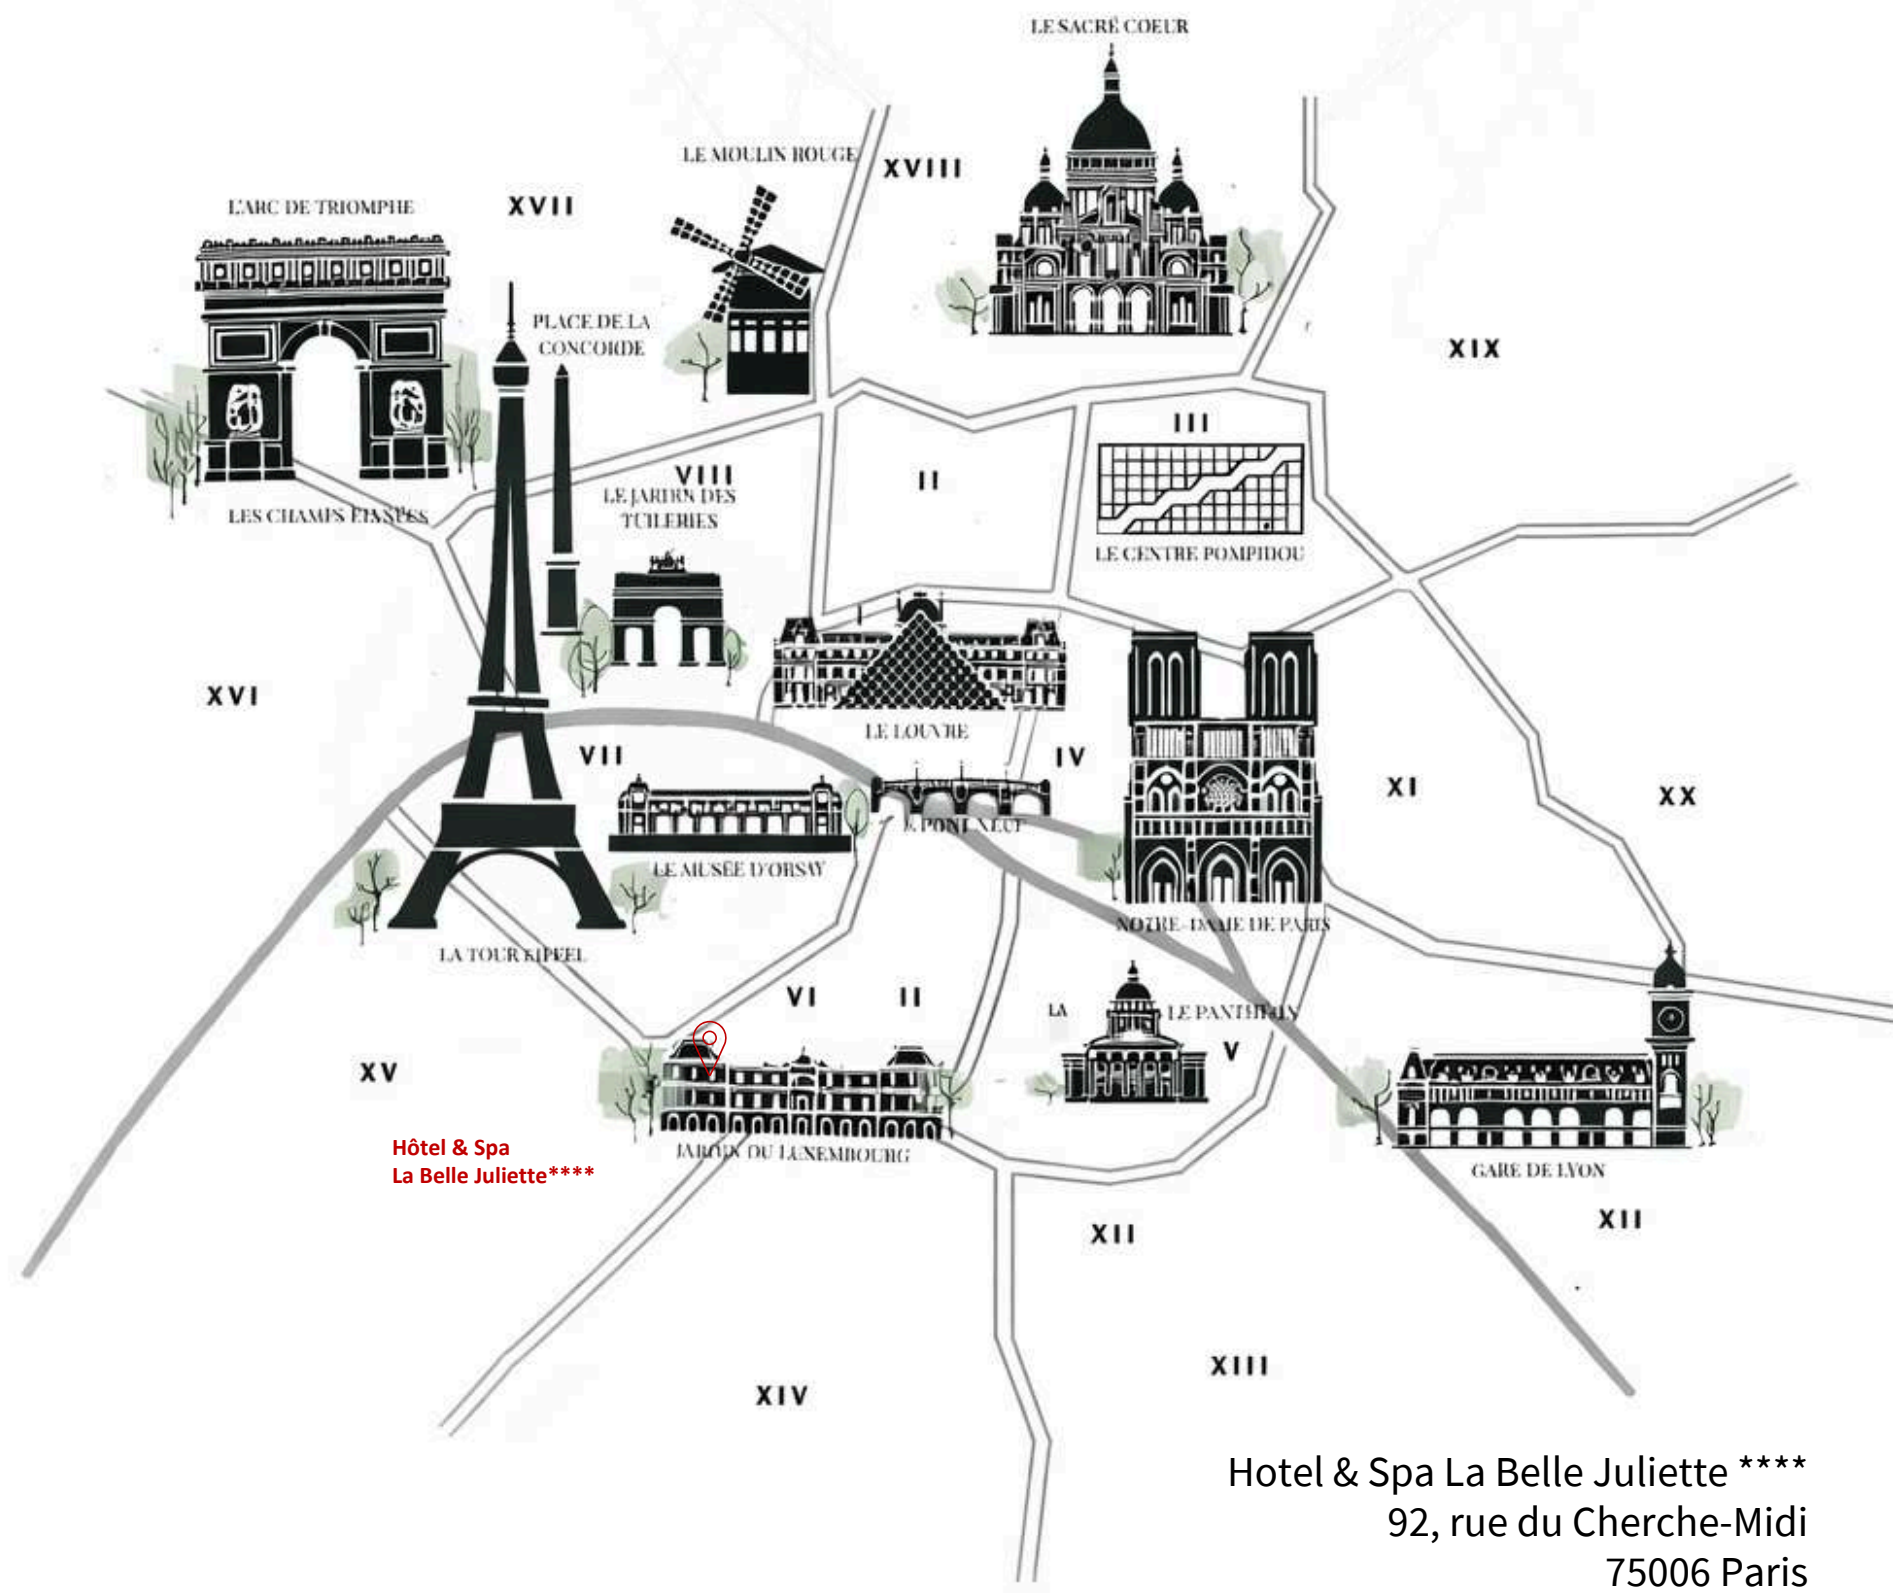

Hotel & Spa La Belle Juliette ****
92, rue du Cherche-Midi
75006 Paris
+33 1 42 22 97 40
commercial@labellejuliette.com